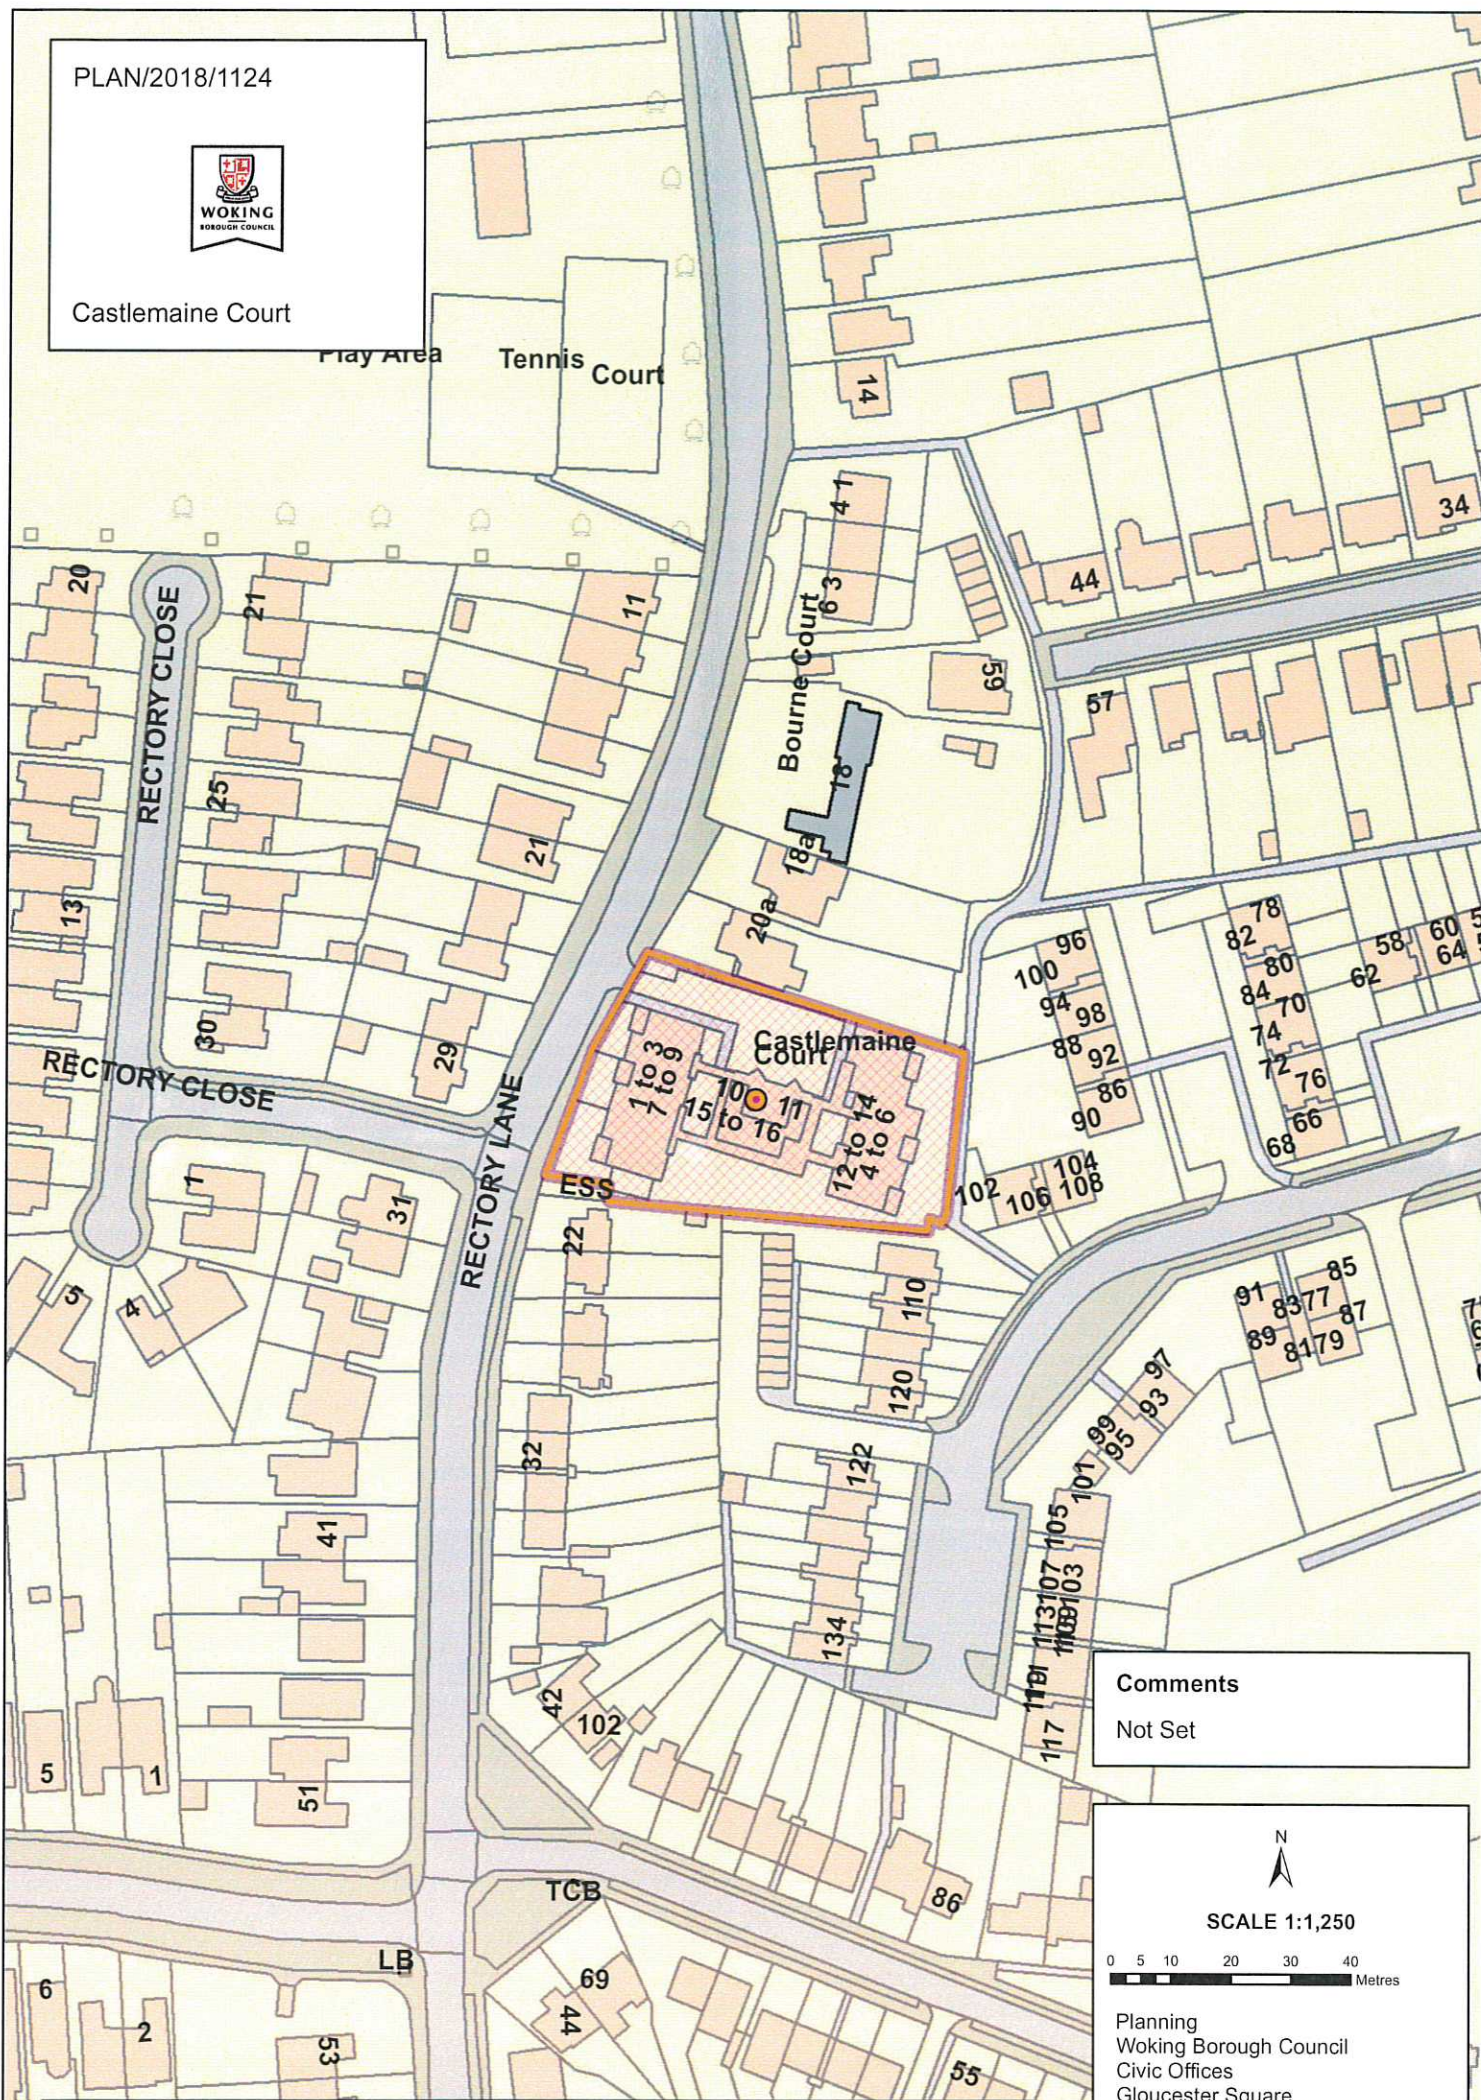

PLAN/2018/1124

Castlemaine Court

Play Area Tennis Court

Comments

Not Set

SCALE 1:1,250

Planning  
Woking Borough Council  
Civic Offices  
Gloucester Square  
Woking, Surrey GU21 6YL